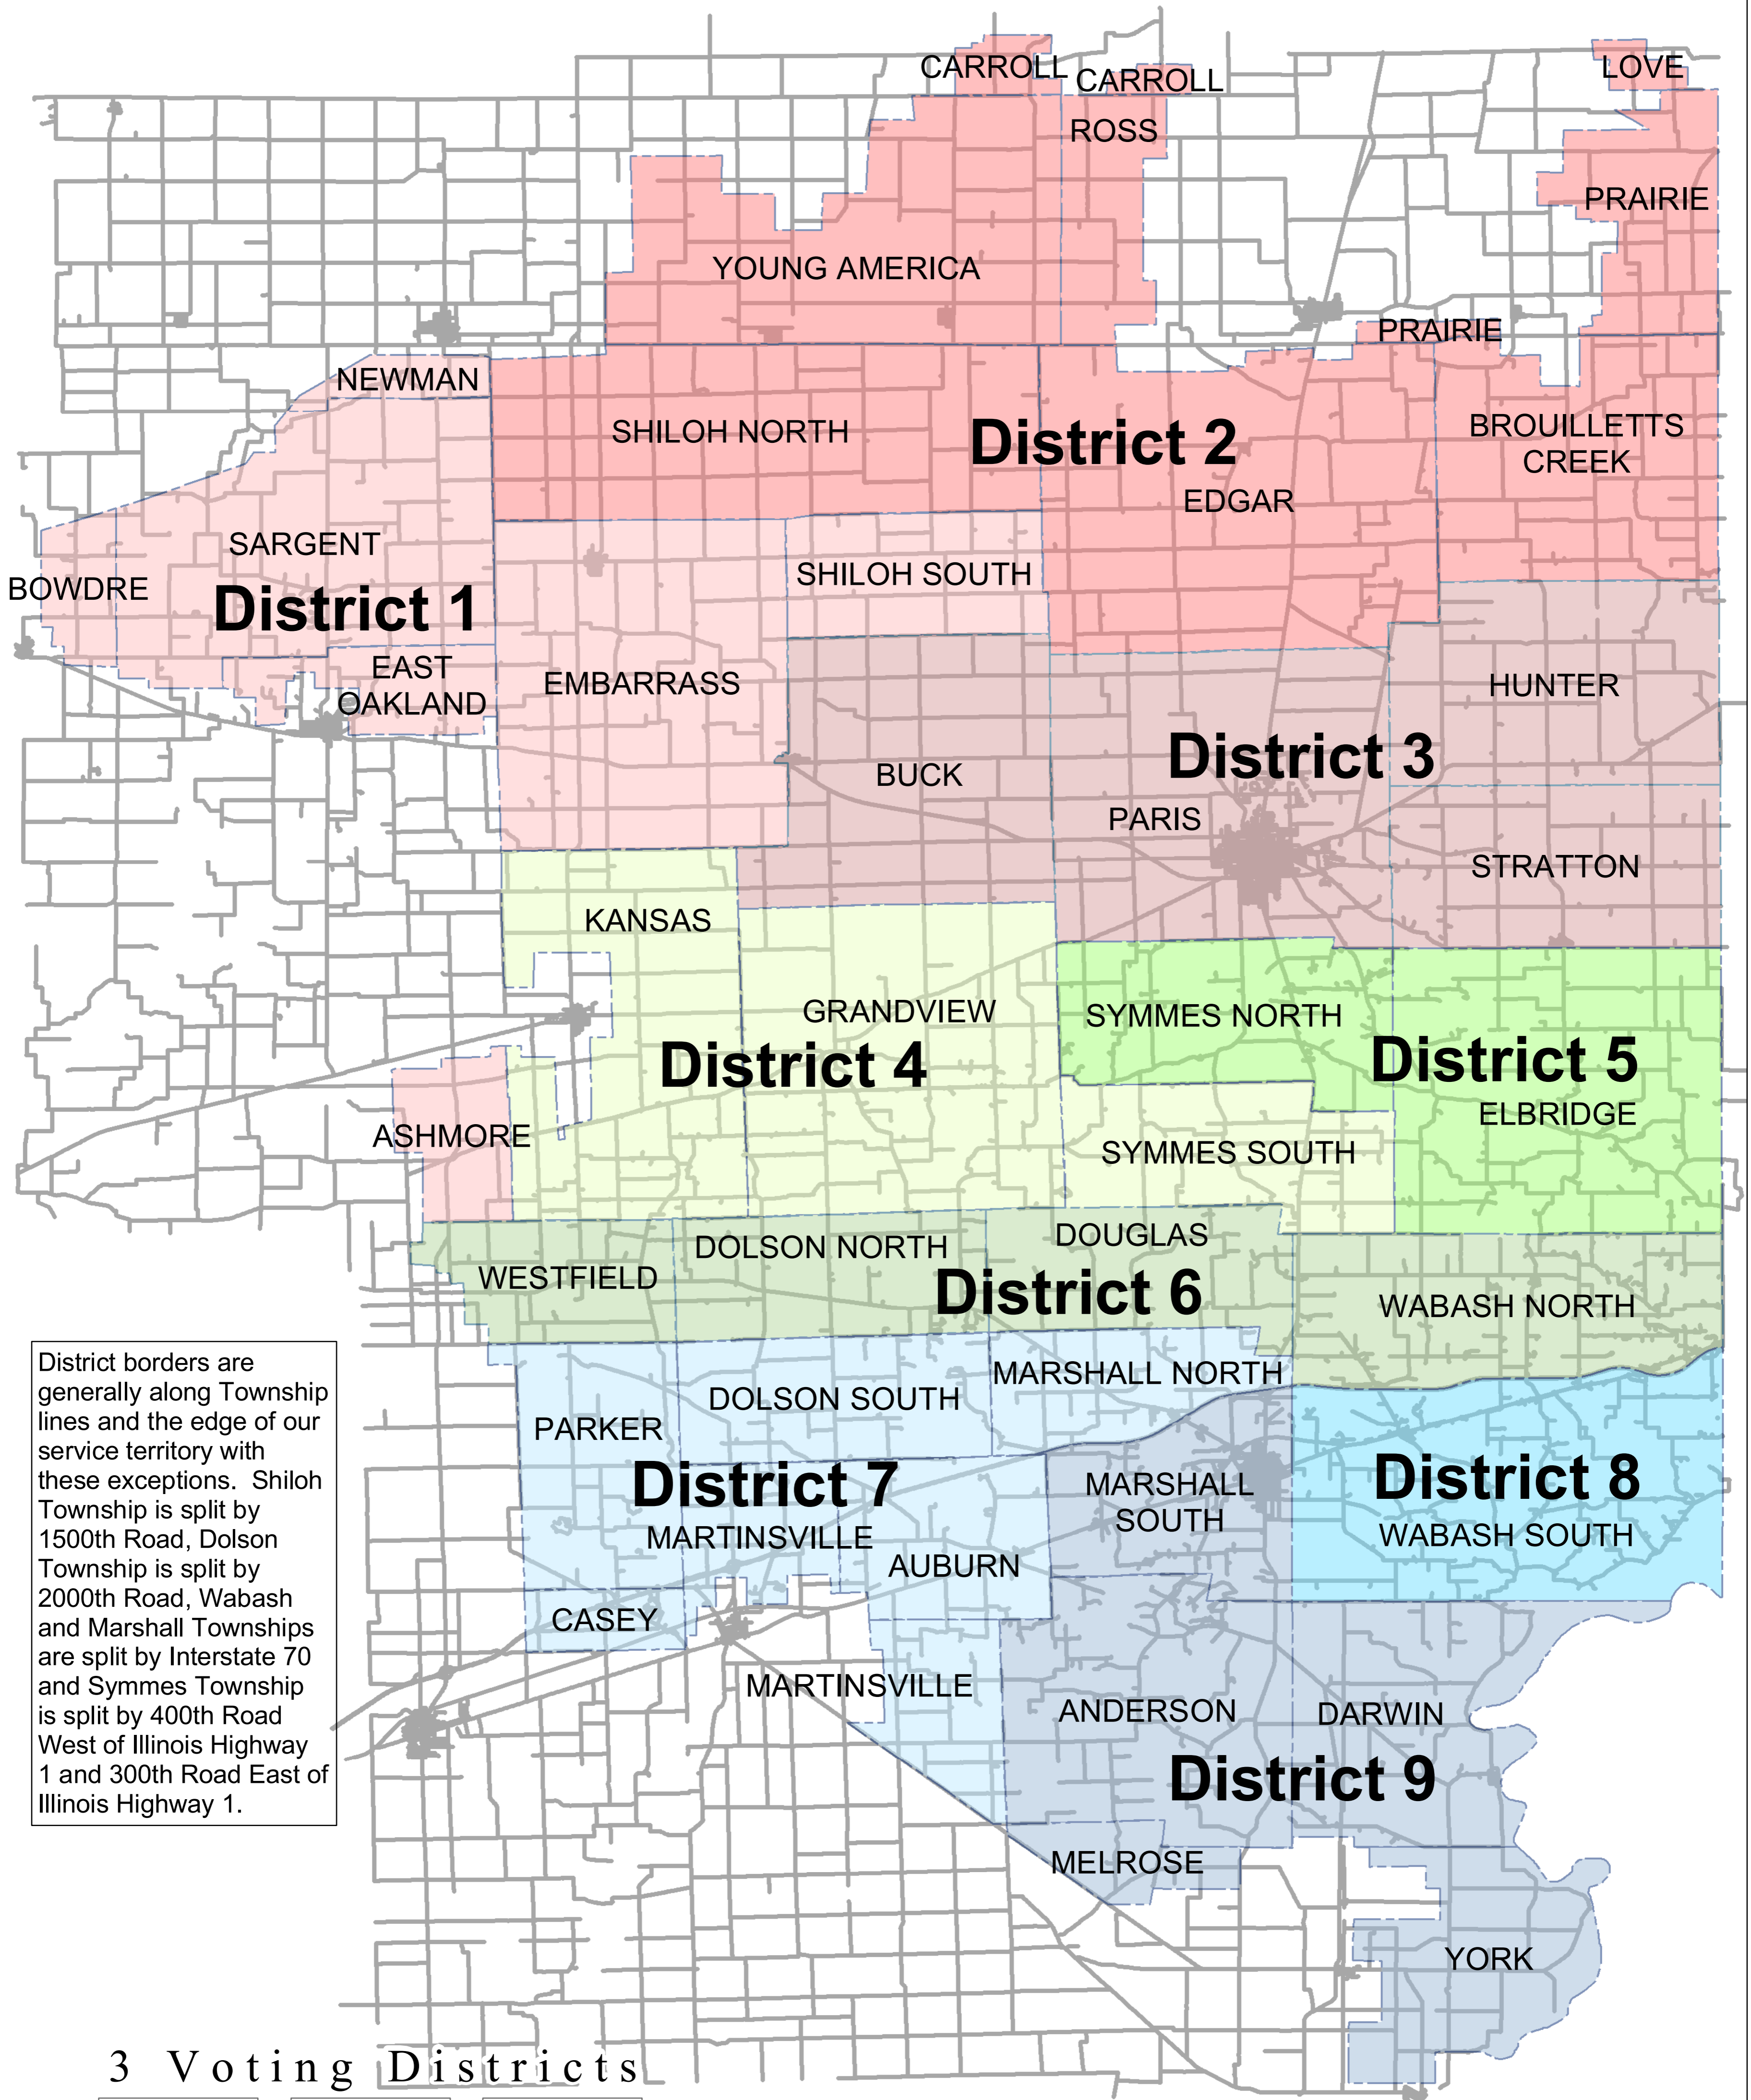

Enerstar Power Corp.

9 Representative Districts

3 Voting Districts

A	B	C
1	4	7
2	5	8
3	6	9

Voting Districts A, B, and C each contain three Representative Districts in shades of red, green, and blue, respectively.